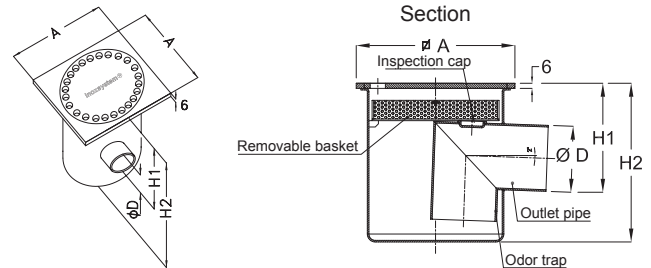

Inoxsystem® IDrain - Floor drain with odor trap entirely made of stainless steel and completely inspectable to ensure high standards of robustness, cleanliness and hygiene

Inoxsystem® IDrain 0011 Ultra-lowered floor drain with horizontal outlet

- 6 mm thick perforated solid cover
- Removable filter
- Odor trap

Inoxsystem® IDrain 0011 - Floor drain with 6 mm thick perforated solid cover - square shape - visible edges - ultra-lowered horizontal outlet with odor trap - removable filter

Art.:	A Width	H1 Length	H2 Length	D Outlet	Flow rate lt/min	Removable cover
IDL4025106	100	65	90	40	12	Perforated plate
IDL5025156	150	75	110	50	40	Perforated plate

Dwg. No. 0011 - Made of: Aisi 304 stainless steel, 2 mm thick - Aisi 316 on request

Art.:	A Width	H1 Length	H2 Length	D Outlet	Flow rate lt/min	Removable cover
ID40L106	100	40	85	40	12	Perforated plate
ID50L156	150	45	100	50	40	Perforated plate

Dwg. No. 0010 - Made of: Aisi 304 stainless steel, 2 mm thick - Aisi 316 on request