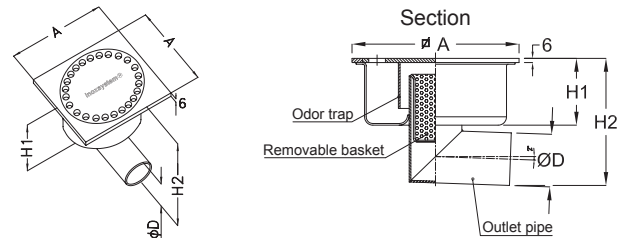

- 6 mm thick perforated solid cover
- Removable filter
- Odor trap

Inoxsystem® IDrain 0011 - Floor drain with 6 mm thick perforated solid cover - square shape - visible edges - ultra-lowered horizontal outlet with odor trap - removable filter

Art.:	A Width	H1 Length	H2 Length	D Outlet	Flow rate lt/min	Removable cover
IDL4025106	100	65	90	40	12	Perforated plate
IDL5025156	150	75	110	50	40	Perforated plate

Dwg. No. 0011 - Made of: Aisi 304 stainless steel, 2 mm thick - Aisi 316 on request

Inoxsystem® IDrain 0010 Floor drain with horizontal outlet

- 6 mm thick perforated solid cover
- Removable filter
- Odor trap

Inoxsystem® IDrain 0010 - Floor drain with 6 mm thick perforated solid cover - square shape - visible edges - horizontal outlet with odor trap - removable filter

Art.:	A Width	H1 Length	H2 Length	D Outlet	Flow rate lt/min	Removable cover
ID40L106	100	40	85	40	12	Perforated plate
ID50L156	150	45	100	50	40	Perforated plate

Dwg. No. 0010 - Made of: Aisi 304 stainless steel, 2 mm thick - Aisi 316 on request