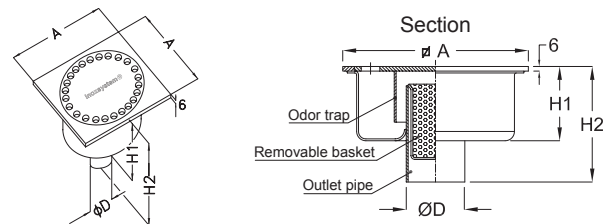

Art.:	A Width	H1 Length	H2 Length	D Outlet	Flow rate lt/min	Removable cover
IDL4025106	100	65	90	40	12	Perforated plate
IDL5025156	150	75	110	50	40	Perforated plate

Dwg. No. 0011 - Made of: Aisi 304 stainless steel, 2 mm thick - Aisi 316 on request

Inoxsystem® IDrain 0010 Floor drain with horizontal outlet

- 6 mm thick perforated solid cover
- Removable filter
- Odor trap

Inoxsystem® IDrain 0010 - Floor drain with 6 mm thick perforated solid cover - square shape - visible edges - horizontal outlet with odor trap - removable filter

Art.:	A Width	H1 Length	H2 Length	D Outlet	Flow rate lt/min	Removable cover
ID40L106	100	40	85	40	12	Perforated plate
ID50L156	150	45	100	50	40	Perforated plate

Dwg. No. 0010 - Made of: Aisi 304 stainless steel, 2 mm thick - Aisi 316 on request

Inoxsystem® IDrain 0013 Floor drain with vertical outlet

- 6 mm thick perforated solid cover
- Removable filter
- Odor trap

Inoxsystem® IDrain 0013 - Floor drain with 6 mm thick perforated solid cover - square shape - visible edges - horizontal outlet with odor trap - removable filter