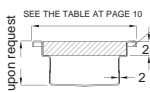

Ideal for: Kitchens, Restaurants and Food Processing Departments

VERTICAL OUTLET IN THE CENTER