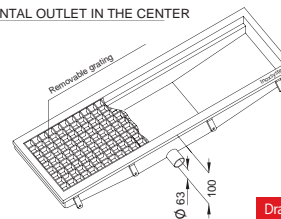

art. CGDO .....
Draw. N° 0814 - 14

VERTICAL OUTLET ON THE HEAD