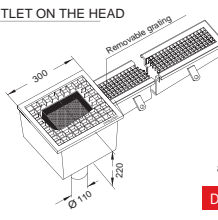

art. CGVTCG .....
Draw. N° 2154 - 14

HORIZONTAL OUTLET ON THE HEAD