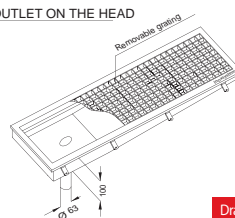

art. CGDVT .....
Draw. N° 0813 - 14

HORIZONTAL OUTLET ON THE HEAD