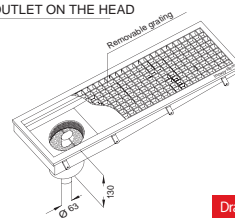

art. CGVT .....
Draw. N° 0913 - 14

HORIZONTAL OUTLET ON THE HEAD