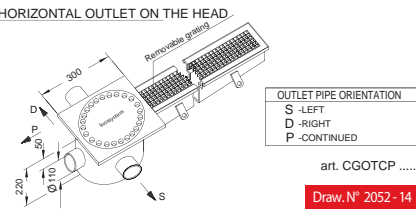

art. CGOTCP .....
Draw. N° 2052 - 14

Line 2150

- Channel with grating
- **Gully with grating version**
- Gully mm 300x300 with grating, outlet $\varnothing$ 110, h 220
- Odor trap and filter basket
- Other details at pages 10-11

CHANNEL WITH GRATING SECTION
Art. Inoxsystem® -CGS...-