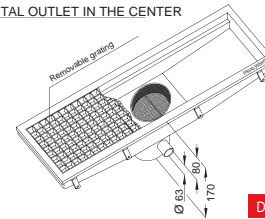

art. CGO .....
Draw. N° 0914 - 14

VERTICAL OUTLET ON THE HEAD