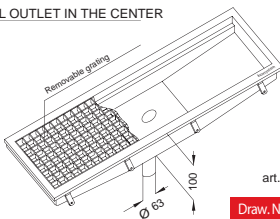

art. CGDV .....
Draw. N° 0812 - 14

HORIZONTAL OUTLET IN THE CENTER