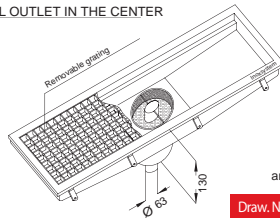

art. CGV .....
Draw. N° 0912 - 14

HORIZONTAL OUTLET IN THE CENTER