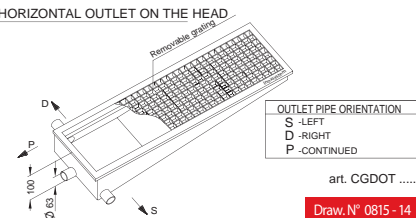

art. CGDOT .....
Draw. N° 0815 - 14