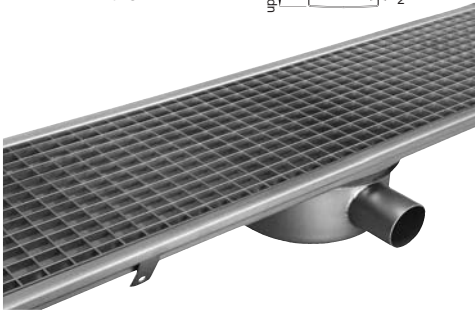

Made in stainless steel AISI 304 – AISI 316 upon request
Customized Inoxsystem® drainage lines, (upon request) with connection flanges, reinforced edges, etc..

Line 0910

- Channel with grating
- **Standard odor trap version**
- Gully with outlet $\varnothing$ 63, h 130 - 170
- Odor trap and filter basket
- Other details at pages 10-11

CHANNEL WITH GRATING SECTION
Art. Inoxsystem® -CGS...-

Recommended for: Kitchens, Restaurants and Food Processing Departments

VERTICAL OUTLET IN THE CENTER