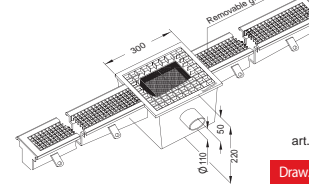

art. CGOCC .....
Draw. N° 2151 - 14

VERTICAL OUTLET ON THE HEAD