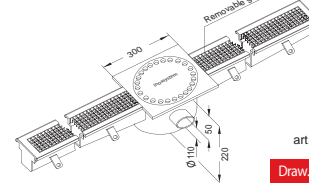

art. CGOCP .....
Draw. N° 2051 - 14

VERTICAL OUTLET ON THE HEAD