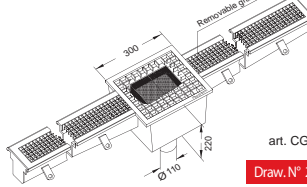

art. CGVCG .....
Draw. N° 2153 - 14

HORIZONTAL OUTLET IN THE CENTER