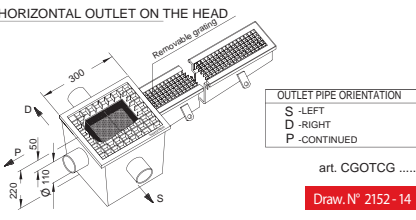

art. CGOTCG .....
Draw. N° 2152 - 14

Line 0810

- Channel with grating
- **No odor trap version**
- Direct outlet pipe $\varnothing$ 63 h 100 mm
- Filter basket upon request
- Other details at pages 10

CHANNEL WITH GRATING SECTION
Art. Inoxsystem® -CGS...-