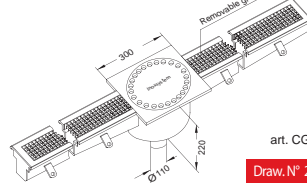

art. CGVCP .....
Draw. N° 2053 - 14

HORIZONTAL OUTLET IN THE CENTER