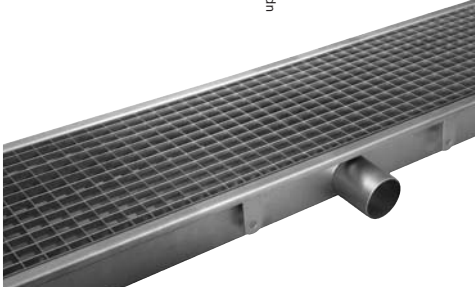

Ideal with **heel-proof grating** for Swimming Pools, Terraces, Shower Stalls, Gyms, Public Areas

VERTICAL OUTLET IN THE CENTER