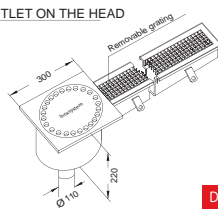

art. CGVTC .....
Draw. N° 2054 - 14

HORIZONTAL OUTLET ON THE HEAD