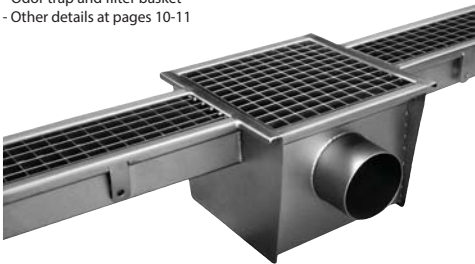

Ideal for: Kitchens, Restaurants and Food Processing Departments

VERTICAL OUTLET IN THE CENTER